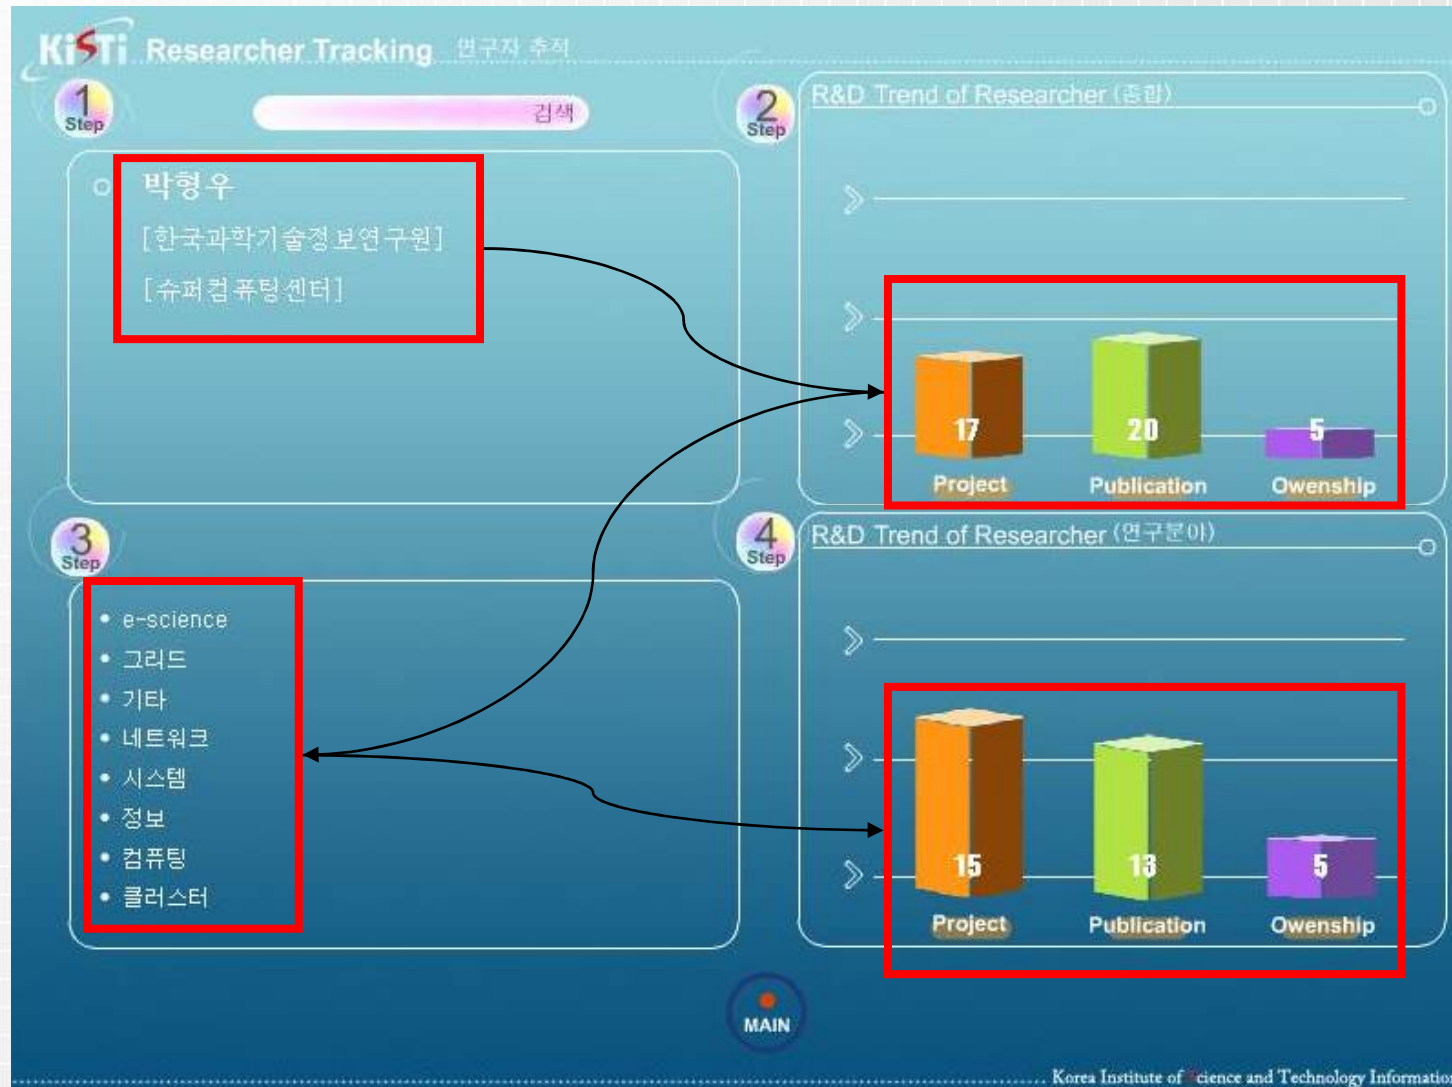

KISTI NST INFERSYS - RT(2)